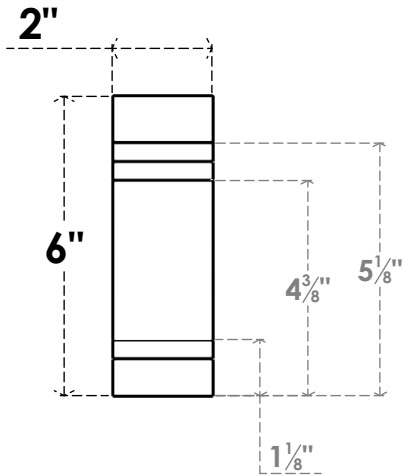

ITEM NUMBER: RFTURS020X06000X36000X006PEC00RCPR

2"W X 6"H X 36"L TIMBERTHANE ROUGH CEDAR PESCADERO FAUX WOOD SOLID RAFTER TAIL, 6"L END, PRIMED TAN

SIDE PROFILE

FRONT PROFILE

ISOMETRIC

GENERATED DATE : 03/02/2023