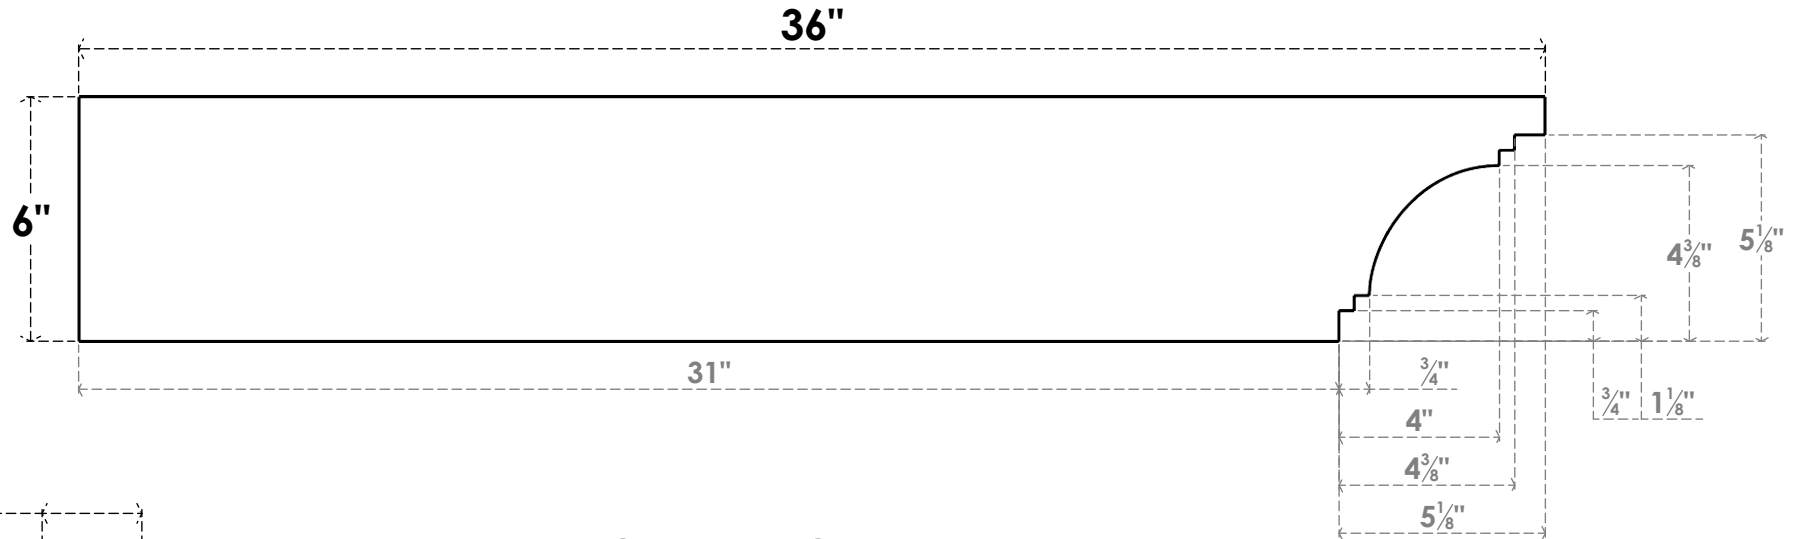

ITEM NUMBER: RFTURS020X06000X36000X006PEC00RCPR

2"W X 6"H X 36"L TIMBERTHANE ROUGH CEDAR PESCADERO FAUX WOOD SOLID RAFTER TAIL, 6"L END, PRIMED TAN

SIDE PROFILE

FRONT PROFILE

ISOMETRIC

GENERATED DATE : 03/02/2023